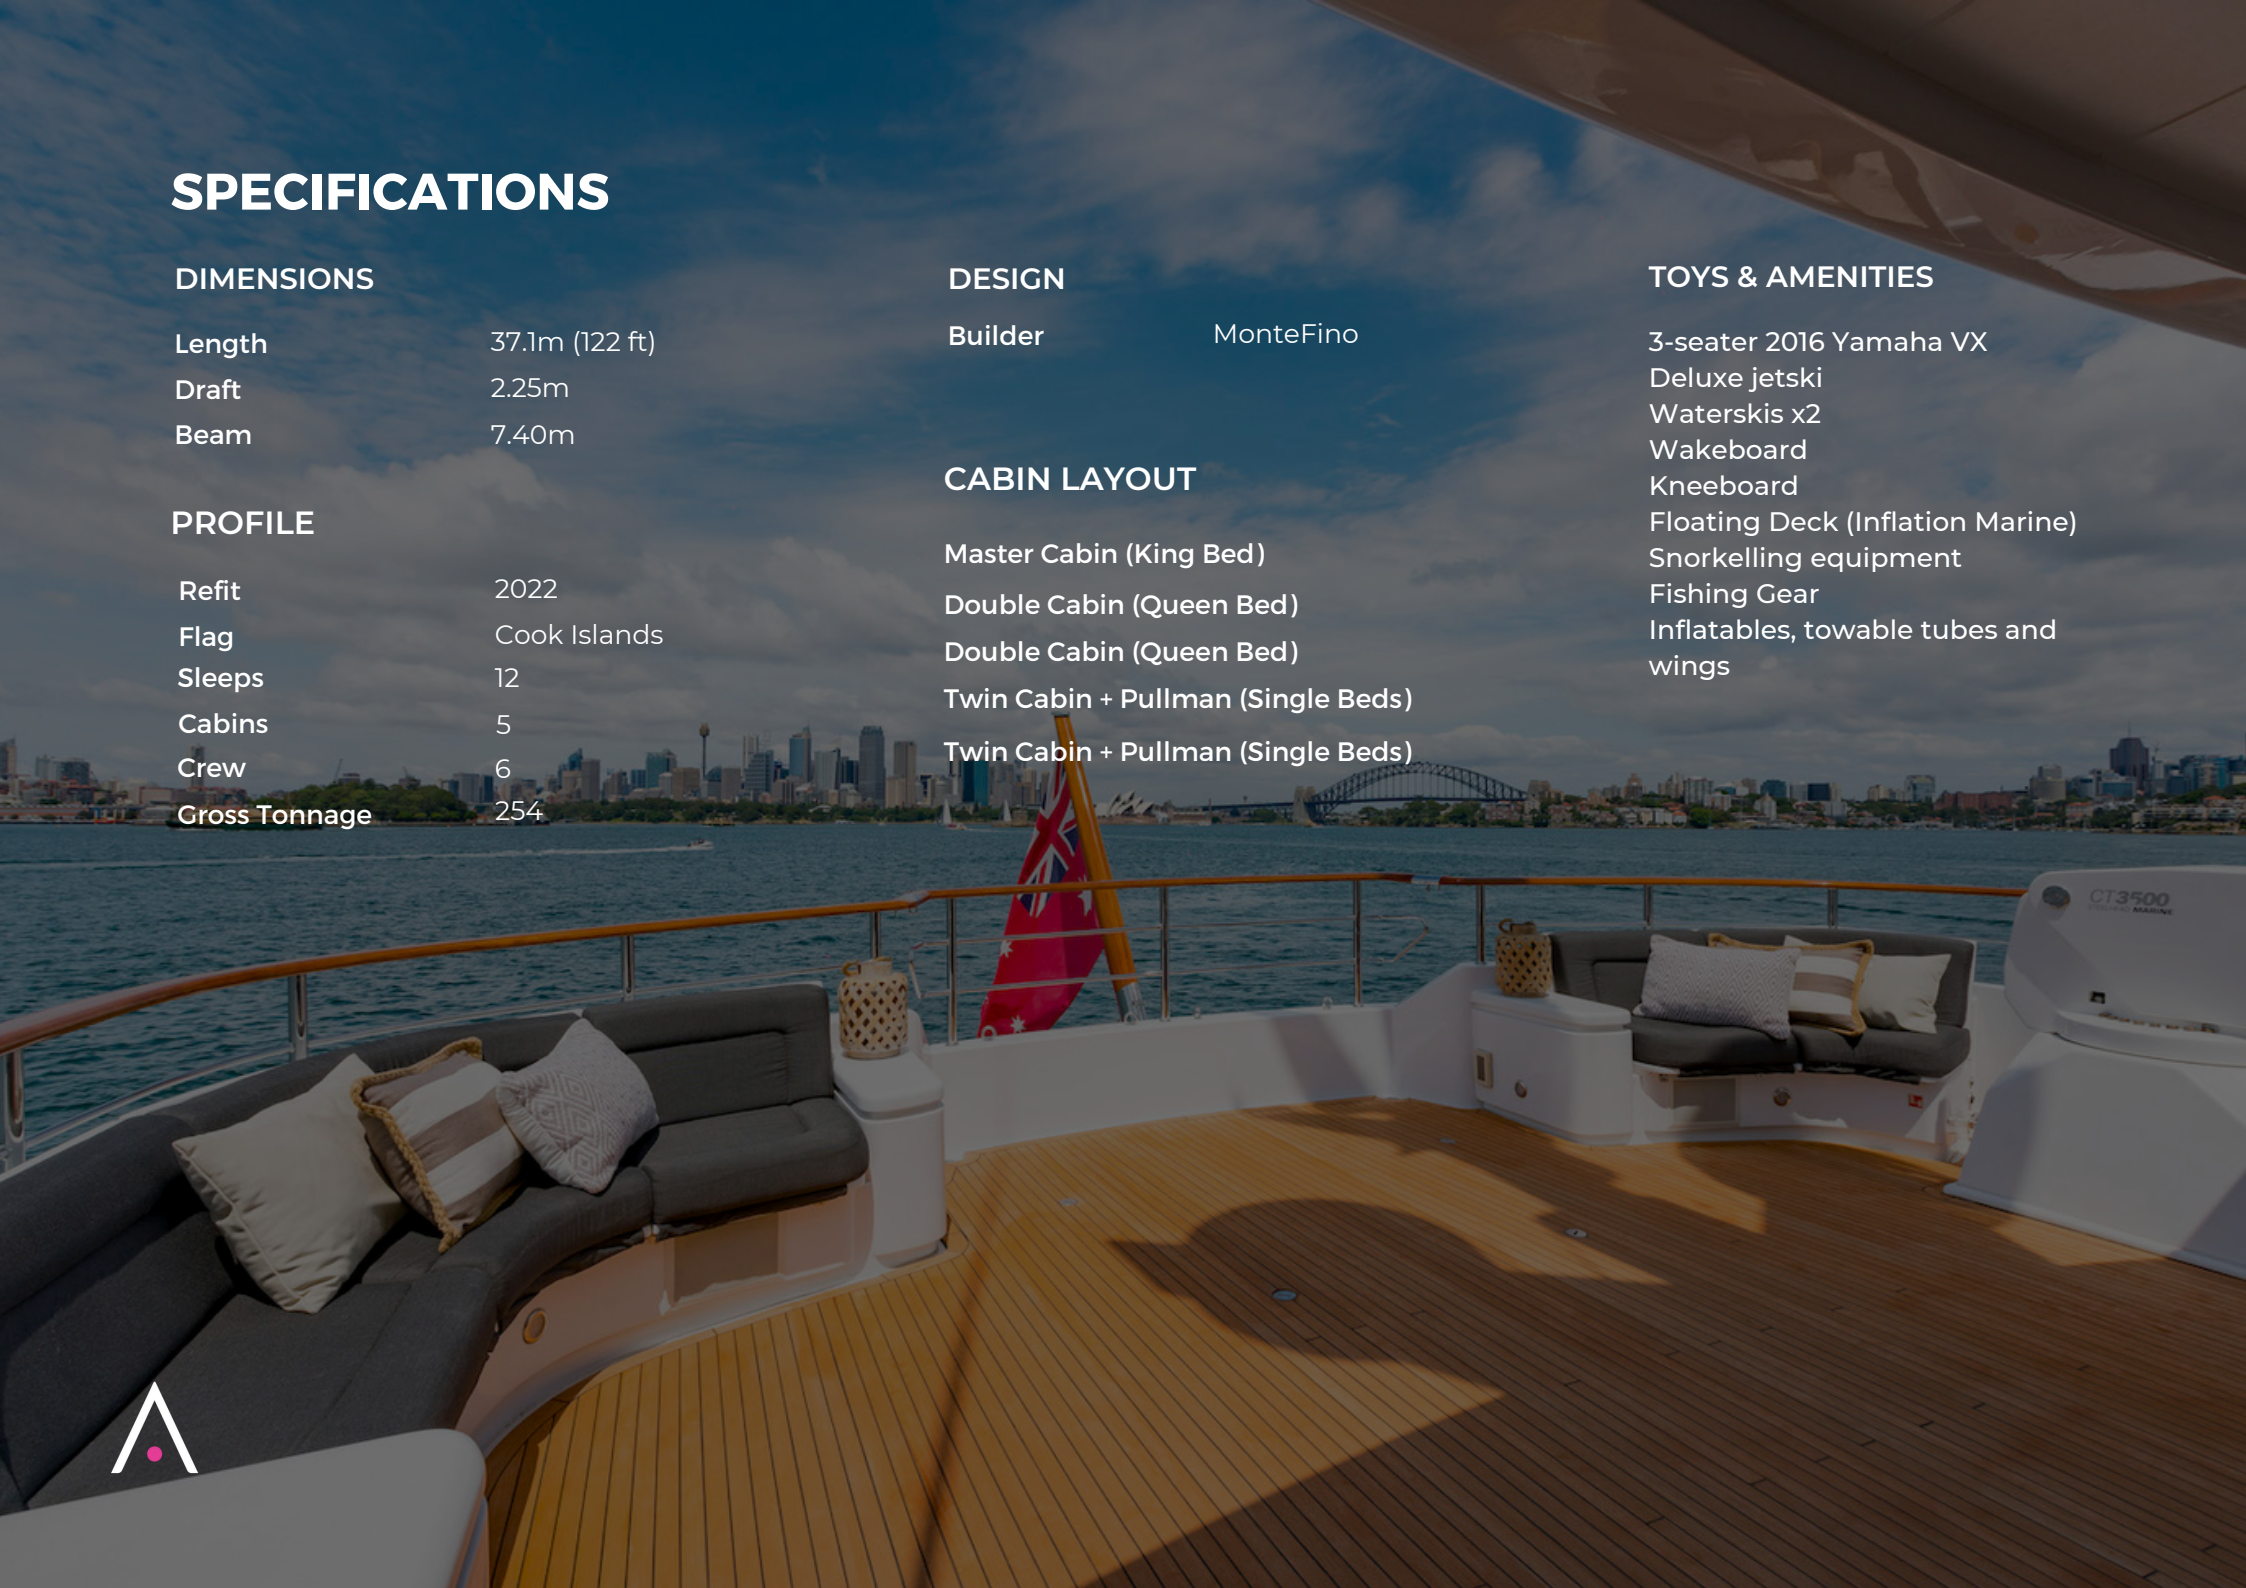

PROFILE

Refit	2022
Flag	Cook Islands
Sleeps	12
Cabins	5
Crew	6
Gross Tonnage	254

DESIGN

Builder	MonteFino
---------	-----------

CABIN LAYOUT

- Master Cabin (King Bed)
- Double Cabin (Queen Bed)
- Double Cabin (Queen Bed)
- Twin Cabin + Pullman (Single Beds)
- Twin Cabin + Pullman (Single Beds)

GENERAL ARRANGEMENT

MASTEKA²

A large white yacht with a dark hull stripe is shown from a side-on perspective, moving across the blue ocean. The yacht has multiple decks, a prominent radar mast with various instruments, and the name 'MASTEKA' is visible on its side. In the background, a dense city skyline with numerous skyscrapers is visible under a clear blue sky with some light clouds. The water is a deep blue, and the yacht's wake is visible behind it.